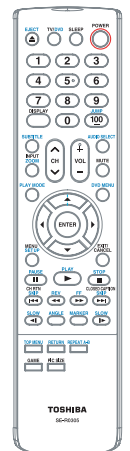

22LV505

Specifications

TV

Screen Size	22" diagonal widescreen TFT LCD
ATSC/NTSC/QAM Digital Tuning	✓
Pixel Resolution	1680 x 1050
Aspect Ratio	Wide
Brightness	300 cd/m ²
Contrast Ratio	1000:1
Comb Filter	✓
Viewing Angles H/V	160/160
Response Time	5ms
Cinema Mode	✓
3 Mode Picture Size Adjustment	✓

DVD

Playable Disc Types*	DVD/DVD-R/DVD-RW/CD/ CD-R/CD-RW/VCD
DivX®/WMA & MP3 Playback*	✓
Digital Picture Zoom	✓
Fast Scan, Slow-Motion	✓
Multi-Camera Angle Select	✓

*Some DVD-R/DVD-RW and CD-R/CD-RW discs may be incompatible due to laser pick up and disc design. CD-R/CD-RW discs must be recorded using CD-DA method for CD audio playback. The DVD player in this TV may not support some MP3/WMA/JPEG/DivX recordings due to differences in recording formats, disc structure, or condition of the disc (use of CD-RW for MP3 files is not recommended). See owner's manual for more information.

**If you decide to wall mount your Toshiba television, always use a UL Listed wall bracket appropriate for the size and weight of the television.

TERMINALS

Inputs	
HDMI™	1
ColorStream® HD Component	1
S-Video	1
RCA-Video	1 rear
L-R Audio	1 rear
RF	1
PC Input	D-Sub 15
Outputs	
Digital Audio Out	1 Coaxial (DVD only)
Headphone Jack	1 (rear)

PRODUCT & PACKAGING

VESA® Mounting Holes**	100 mm
Unit Dimensions with stand (WHD) in.	21.12 x 17.3 x 8.15
Unit Dimensions without stand	21.12 x 15.87 x 2.64
Carton Dimensions	24.53 x 23.82 x 7.13
Unit Weight	13.42 lbs
Carton Weight	18.04 lbs
UPC Code	022265001516